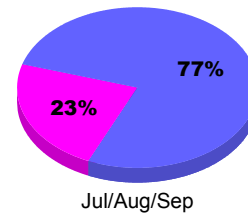

Club Results 2011-2012

Goal, New, Dropped, Gain/Loss

MEMBERSHIP

Membership Results
2011-2012

Membership
2010-2011

Month	Net Memb Goal	Actual New Memb	Actual Dropped Memb	Gain/Loss of Memb	Gain/Loss of Memb
Jul/Aug/Sep		8	-13	-5	-14
Totals		8	-13	-5	-14

Membership Results 2011-2012

Goal, New, Dropped, Gain/Loss

Comparison of Club Gain/Loss

Current Year Compared to the Previous Year

Comparison of Membership Gain/Loss

Current Year Compared to the Previous Year

YTD Status Quo Clubs 2011-2012

Status Quo Clubs Compared to Status Quo Members

Gender Comparison 2011-2012

Male Female